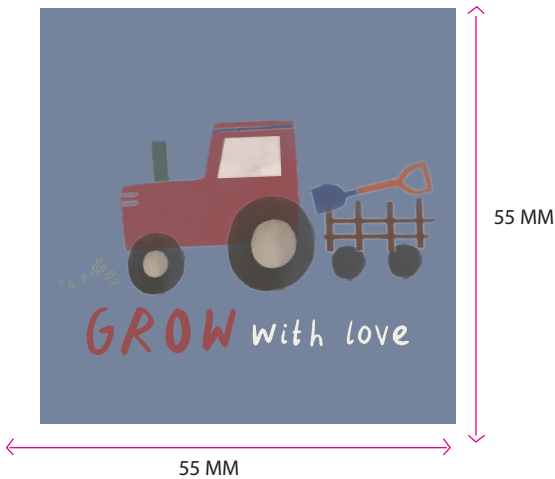

Season : AW25 Vintage Garden	Client Name : Primark	Date : 03-12-2024
Description : NBB Cement pantone & Grow with Love placement		

Sample Size: 7.5LB  
 Placement Size: W- 55mm x 55mm

Base colour

**PANTONE**  
 17-3917 TCX  
 Stone wash